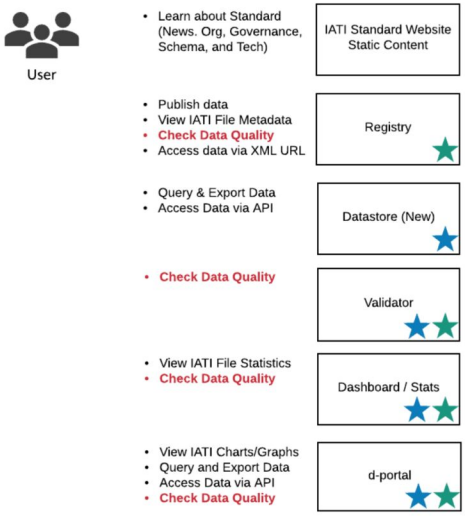

IATI Technical Stocktake 2020

Current State

Integrated Architecture